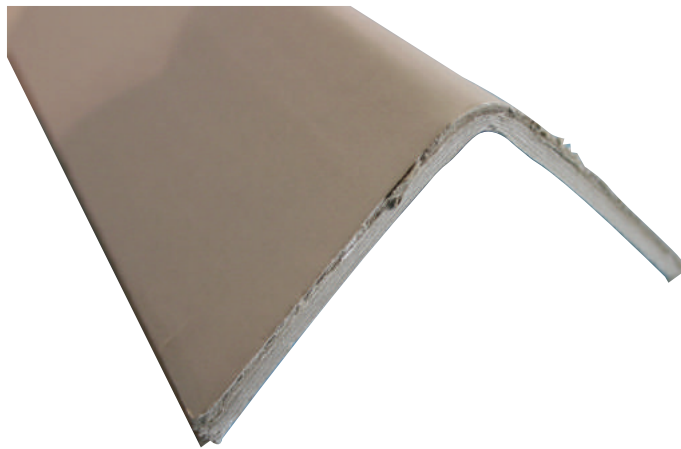

CARDBOARD ROLLS

Economical, durable, thick and easy to use waxed cardboard rolls used in crating and packaging to protect stone.

DS Item #	Description
29912571	Cardboard Roll 42" width

SECTION 20. CRATING & SHIPPING

CARDBOARD CORNERS

Cardboard Edges, also known as Edgeboard, is a tough laminated paperboard product formed into a 90 degree angle for protective packaging. It is designed to be used with all strapping materials. Rounded corner allows easier and more uniform tension to be applied, reduces corner damage and stabilizes.

DS Item #	Description
29912572	8 Feet length

STRETCH FILM

Used to protect shipments from the elements, stretch film has become the most economical way of protecting your products. For use with hand held wrapping device. 4 in a case, .75 mil.